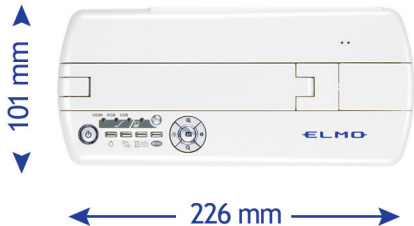

MO-1 the NEW mobile visual presenter

ELMO

ELMO

Create Exciting lessons anytime, anywhere !!

Weighing only 550g, the MO-1 may be compact in size, but its true colour reproduction of five Megapixels creates powerful and vivid presentations.