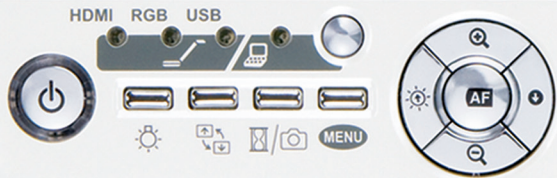

MO-1 the NEW mobile visual presenter

ELMO

ELMO

Create Exciting lessons anytime, anywhere !!

Weighing only 550g, the MO-1 may be compact in size, but its true colour reproduction of five Megapixels creates powerful and vivid presentations.

Easy to set up and use

The MO1's Intuitive and friendly operation makes it an ideal classroom aid. Connected to a computer, the MO-1 can be used as a **three dimensional scanner**.

Get Ready!
Get Set! **Go!**